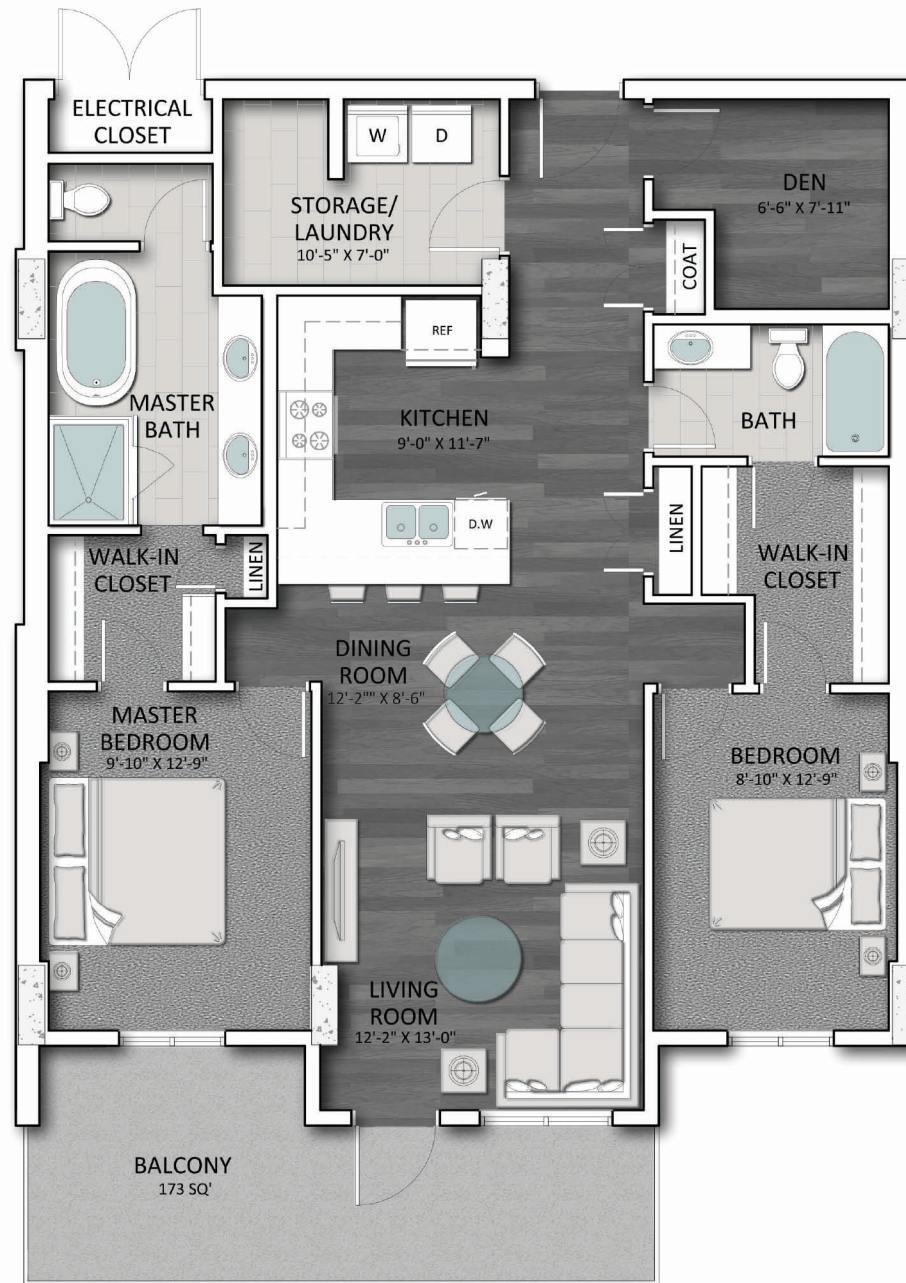

Metz Suite

2 Bedroom - 2 Bathroom
1,216 sq.ft.

Cascade
Luxury Condos

cascadecondos.ca